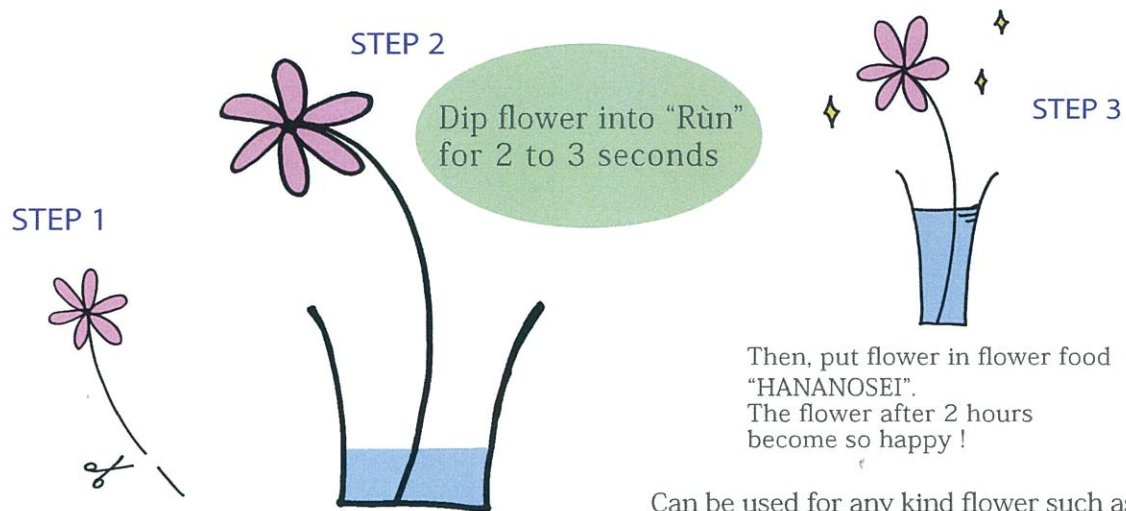

Absorb water quickly Just dip only !

Even not good condition flowers can absorb water well in a short time and improve your absorb water work !

Can be used for any kind flower such as rose, gerbera, hydrangea and so on.
Also, dye faster if use "Rùn" before use cut flower dye agent "Fantasy".