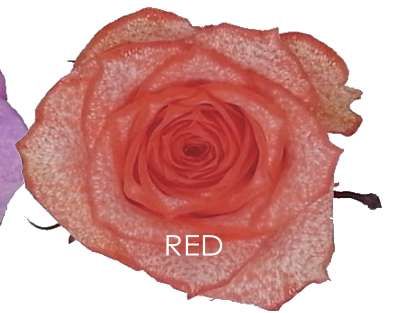

The dye for flowers

FANTASY

COLOR MENU

ORANGE

MUSTARD

YELLOW

MELON

COBALT

ROYAL BLUE

GRAND BLUE

BLUE

MINT

GREEN

MOCHA

MOSS GREEN

CHOCOLATE

CAMEL

APRICOT

SEPIA

BLACK

RUBY

PURPLE

LAVENDER

PINK

RED