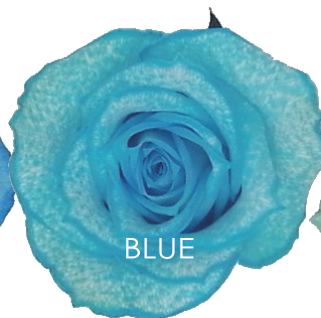

The dye for flowers

FANTASY

COLOR MENU

ORANGE

MUSTARD

YELLOW

MELON

COBALT

ROYAL BLUE

GRAND BLUE

BLUE

MINT

GREEN

MOCHA

MOSS GREEN

CHOCOLATE