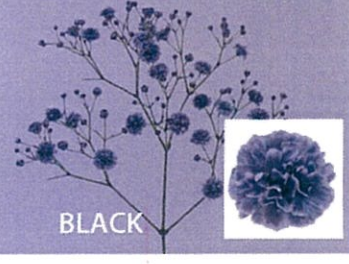

PURPLE

PINK

RED

RUBY

CHOCOLATE

BLACK

the dye for flowers

Fantasy®

COLOR SAMPLE

Palace Chemical Co.,Ltd.

The kind name : Veil Star