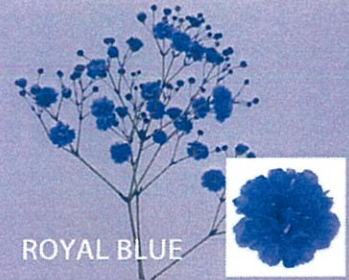

COBALT

ROYAL BLUE

GRAND BLUE

BLUE

MINT

MOSS GREEN

GREEN

MELON

PURPLE

PINK

RED

RUBY

CHOCOLATE

BLACK

the dye for flowers

Fantasy®

COLOR SAMPLE

Palace Chemical Co.,Ltd.

The kind name : Veil Star