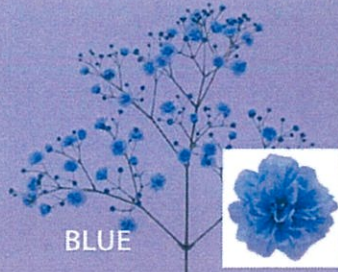

COBALT

ROYAL BLUE

GRAND BLUE

BLUE

MINT

MOSS GREEN

GREEN

MELON

PURPLE

PINK

RED

RUBY

CHOCOLATE

BLACK

the dye for flowers

Fantasy®

COLOR SAMPLE

Palace Chemical Co.,Ltd.

The kind name : Veil Star