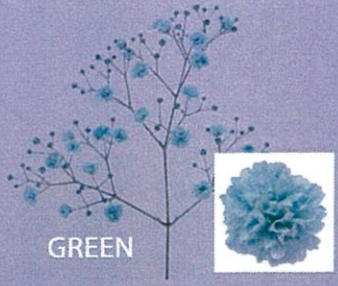

COBALT

ROYAL BLUE

GRAND BLUE

BLUE

MINT

MOSS GREEN

GREEN

MELON

PURPLE

PINK

RED

RUBY

CHOCOLATE

BLACK

the dye for flowers

Fantasy®

COLOR SAMPLE

Palace Chemical Co.,Ltd.

The kind name : Veil Star