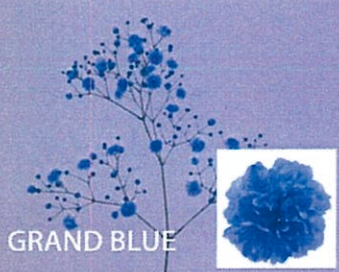

COBALT

ROYAL BLUE

GRAND BLUE

BLUE

MINT

MOSS GREEN

GREEN

MELON

PURPLE

PINK

RED

RUBY

CHOCOLATE

BLACK

the dye for flowers

Fantasy®

COLOR SAMPLE

Palace Chemical Co.,Ltd.

The kind name : Veil Star