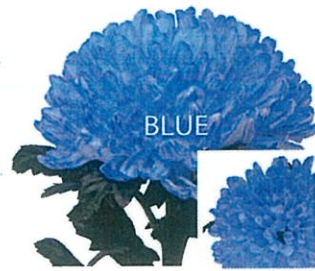

COBALT

ROYAL BLUE

GRAND BLUE

BLUE

MINT

MOSS GREEN

GREEN

MELON

PURPLE

PINK

RED

RUBY

CHOCOTATE

the dye for flowers

Fantasy®

COLOR SAMPLE